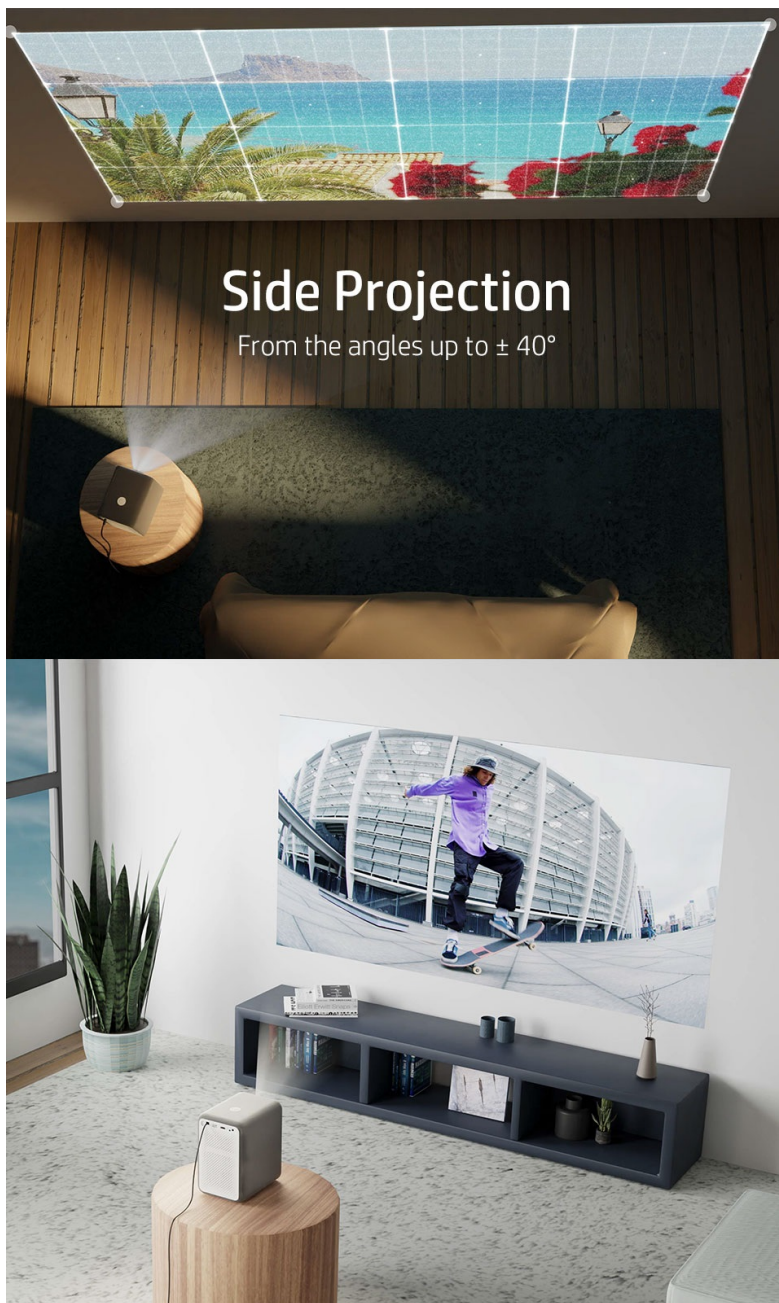

HP CC500

Full HD projektor HP CC500 vám zprostředkuje optimální požitek ze sledování v pohodlí domova. Kromě ostrého rozlišení **1920 × 1080** obrazových bodů disponuje také svítivostí **220 ANSI** lumenů a díky mimořádně elegantnímu designu jednoduše vpluje do každého interiéru. Objektiv s krátkou projekční vzdáleností umožňuje vytvořit až **100"** ostrý a jasný obraz na vzdálenost pouhých 2,5 metru. Ozvučení mají na starost integrované stereo **reproduktory** s celkovým výkonem 10 W. Pro přehrávání multimédií je přítomen **USB port**. Projektor obsahuje skrytou přihrádku s mini HDMI a USB konektorem pro instalaci příloženého Google 4K ATV donglu.

Součástí balení je **84" projekční plátno**, Google 4K ATV dongle a dálkové ovládání (včetně baterií).

ZÁKLADNÍ SPECIFIKACE

Systém projekce: LCD

Rozlišení: 1920 × 1080 px

Jas: 220 ANSI lumenů

Rozhraní: 1× HDMI, 1× interní mini HDMI + nabíjecí USB (pro TV dongle), 1× USB 2.0, 1× sluchátkový výstup

Barva: bílá-šedá

Hmotnost: 1,3 kg